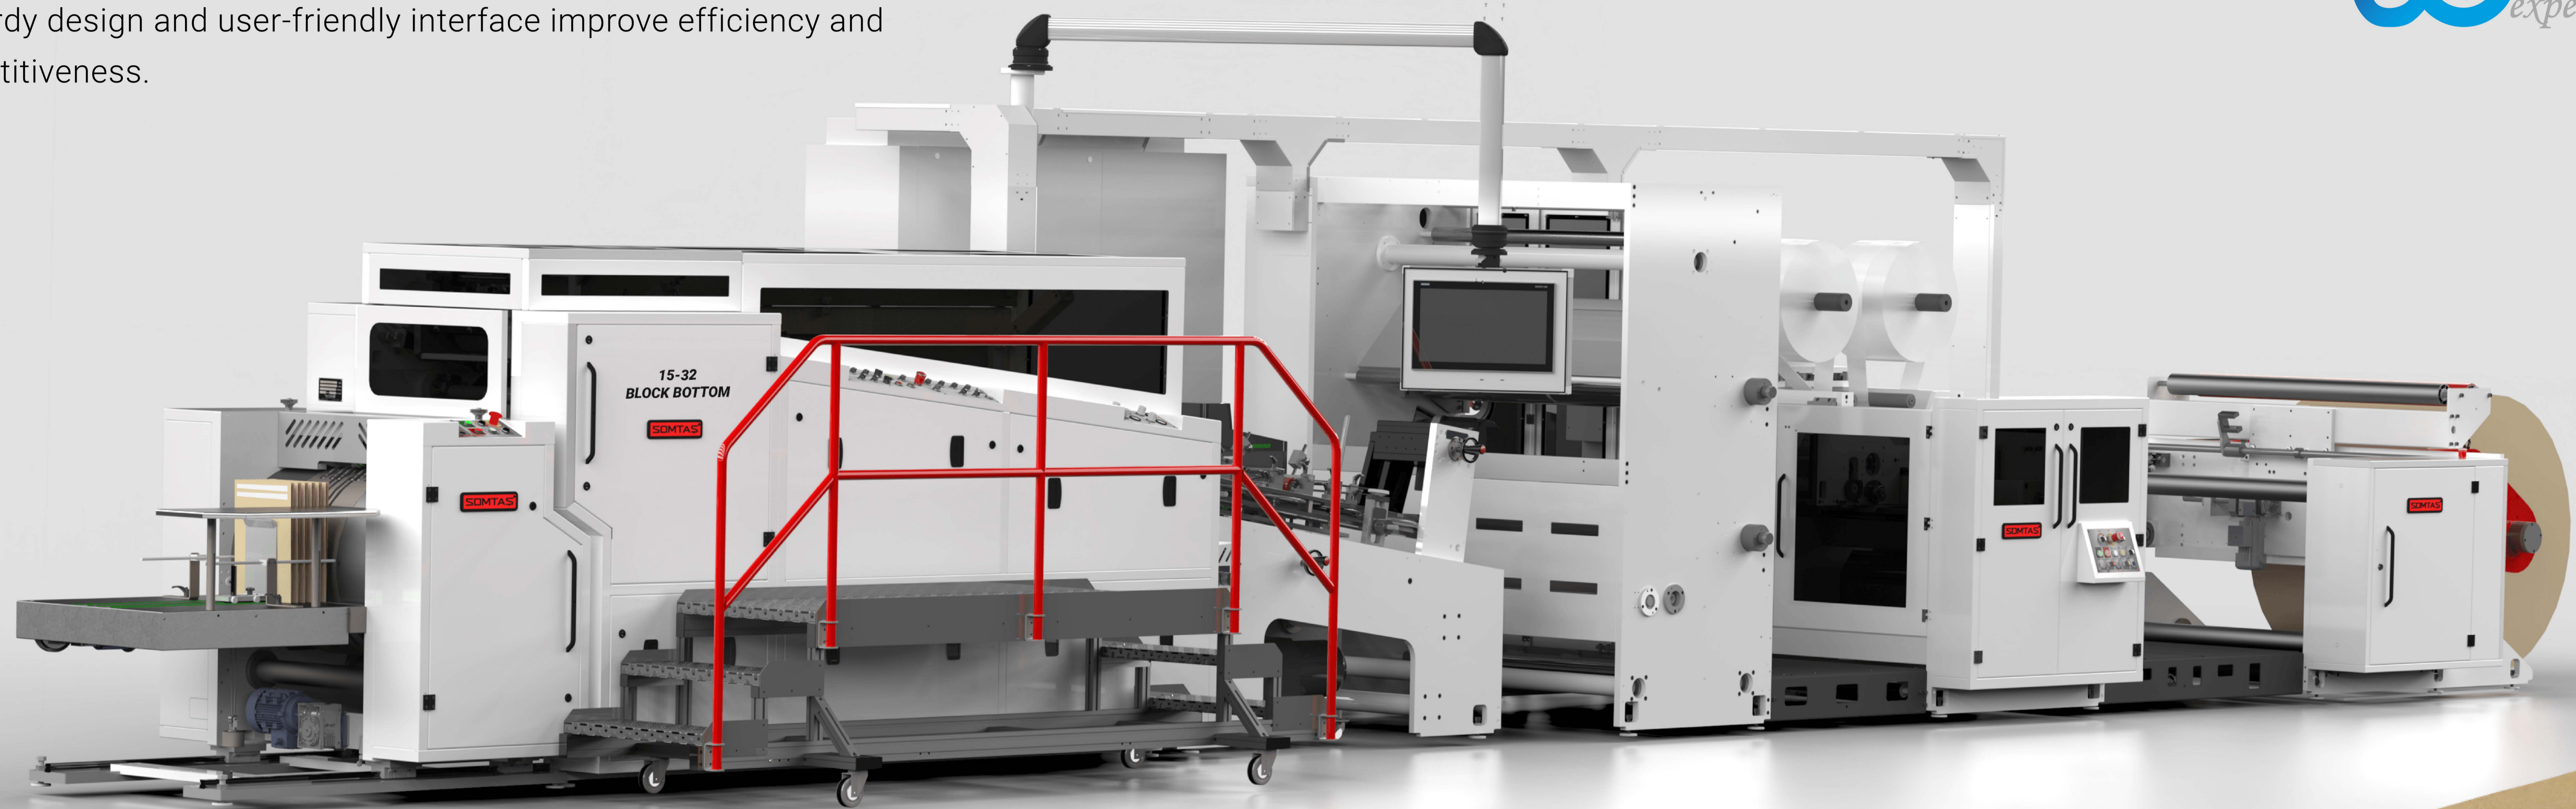

E-COM 15-32 BLOCK BOTTOM

E-Commerce Envelope Machine

Where Engineering Meets Paper

The E-Com Block Bottom is a high-performance machine that produces up to 120 Ship & Return block-bottom e-commerce envelopes per minute. Its sturdy design and user-friendly interface improve efficiency and competitiveness.

more than **30** *years of experience*

Maximum Capacity	120 Pcs/min
Min. / Max. Envelope Width	150 - 320 mm
Cutting Length	300 - 550 mm
Bottom Width	80 - 170 mm